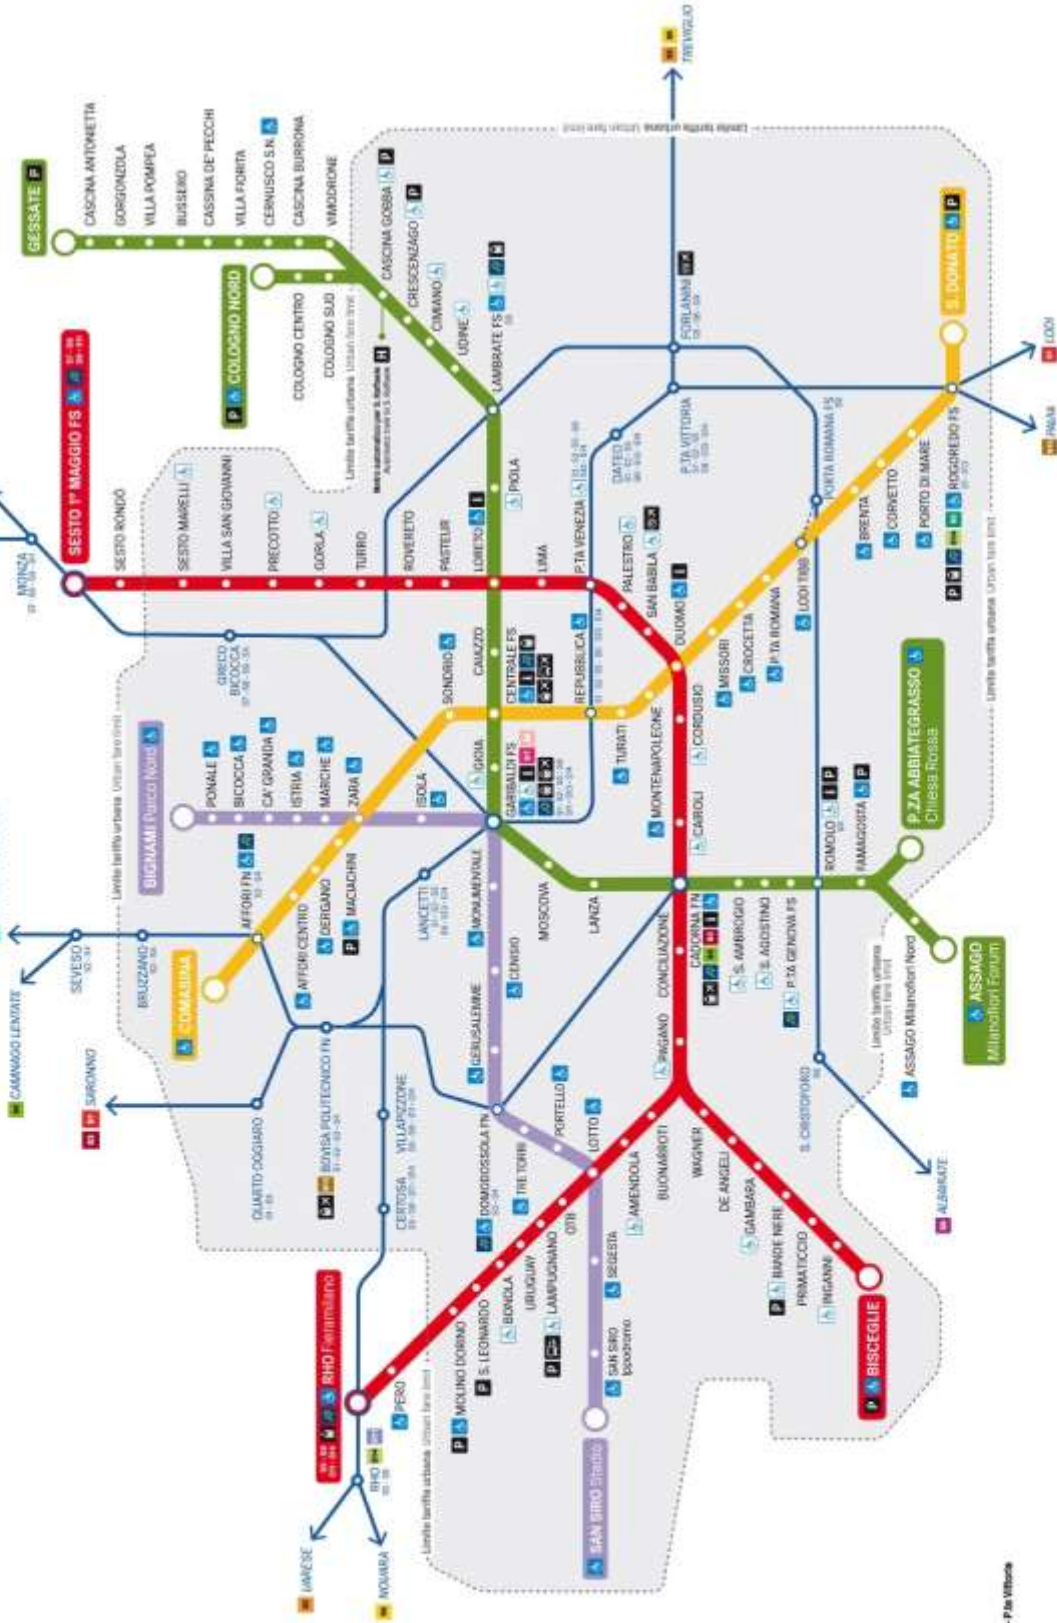

### - By metro and buses

The closest station to the hotel is Lotto (200m). From the city center take:

- line **M1** direction RHO Fiera Milano (**red line**) or
- line **M5** direction San Siro Stadium. (**purple line**)

### - By car

A public parking just next to the hotel is available. Parking fee per hour: 2,40 €

Address: Via Masaccio, 19 - 20149 Milano, Italy

GPS coordinates: 45.47898 , 9.145465

# RETE METROPOLITANA E LINEE FERROVIARIE SUBURBANE METRO NETWORK AND SUBURBAN RAILWAYS

- M1** Metro Linea / Line 1
- M2** Metro Linea / Line 2
- M3** Metro Linea / Line 3
- M5** Metro Linea / Line 5
- Stazione accessibile (eccovi) Step-free station (StF)
- Stazione accessibile (montacchi) Step-free station (StM)
- ATM Point: informazioni e punto vendita ATM Point: information and sales point
- Linea ferroviaria regionale Regional railway
- Intersezione con rete ferroviaria Connection with railway system
- Linea FS per Aeroporto di Linate, Malpensa e Orio al Serio Line FS to Linate Airport
- Bus per Aeroporto di Linate, Malpensa e Orio al Serio Bus service to Linate, Malpensa and Orio al Serio Airports
- Milanesa Express
- Tramway a lunga percorrenza Long distance tramway
- Parcheggio di corrispondenza ATM ATM car park
- Linea ferroviaria urbana Urban line (UL)